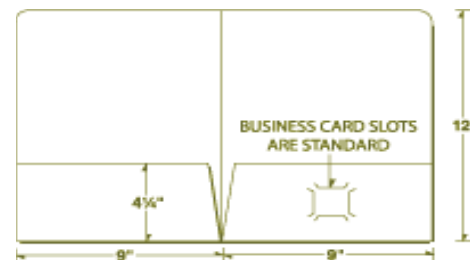

**Additional Information:**

Colors - White

Shape/Size - 9 x 12 inches

Imprinting Area - 7w x 4h inches

Imprinting Method - Screen Printing

Sample packs and spec-samples available.

Rush service available

**NOTE:**

Prices in USD

**Setup Charge:** \$45.00 Each (Prices in USD)

**2. FULL COLOR (min 250)**

<b>Qty:</b>	<b>100</b>	<b>250</b>	<b>500</b>	<b>1,000</b>	<b>5,000</b>
<b>Price:</b>	N/A	4.00	3.50	2.00	1.00
		(Each)	(Each)	(Each)	(Each)

Prices in USD

**Setup Charge:** \$45.00 Each (Prices in USD)

08-92-4CP Process

1425 West Wade hampton Blvd. Greer, SC 29650

p. 864.877.1617 f.864.877.0179

www.promotiongraphic.com

**promotion**  
graphic